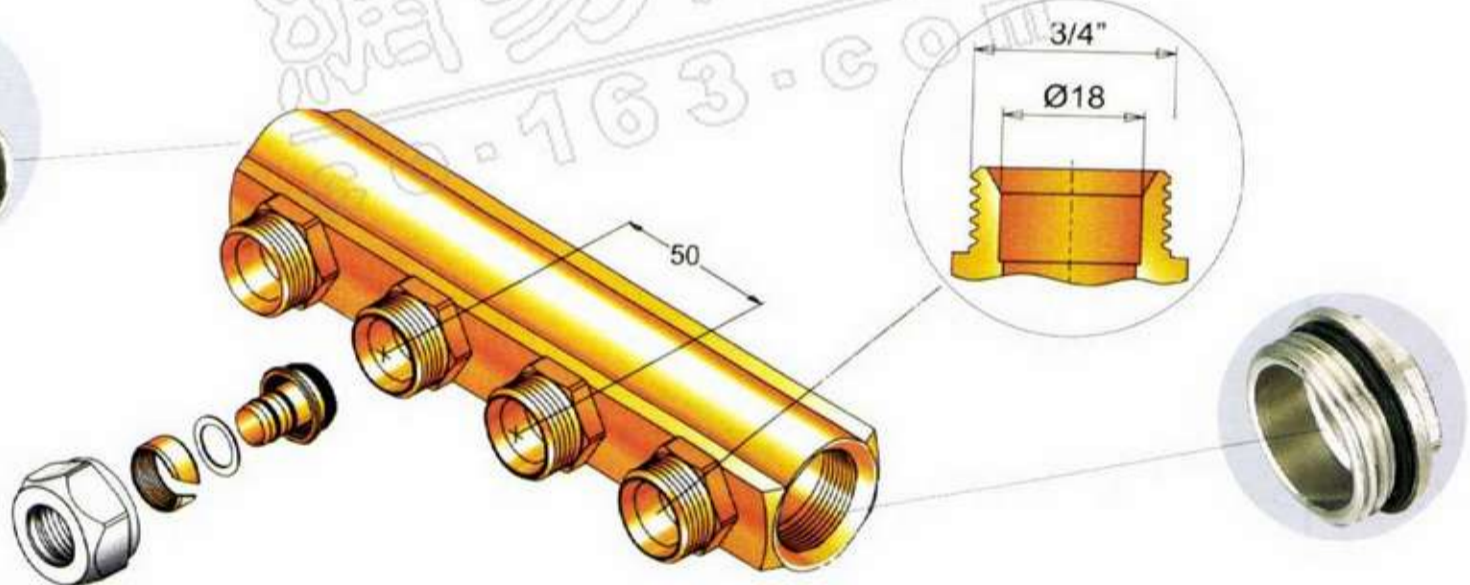

SIZE	1"X1	1"X2	1"X3	1"X4	1"X5	1"X6	1"X7	1"X8	1"X9	1"X10

SIZE	1"X1	1"X2	1"X3	1"X4	1"X5	1"X6	1"X7	1"X8	1"X9	1"X10