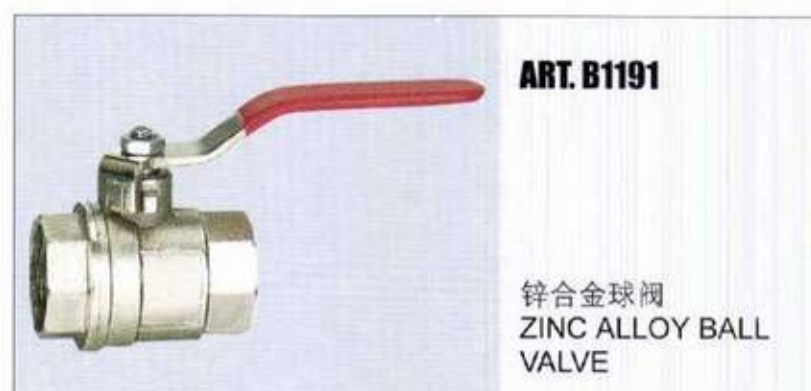

SIZE	1/2	3/4	1	1-1/4	1-1/2	2